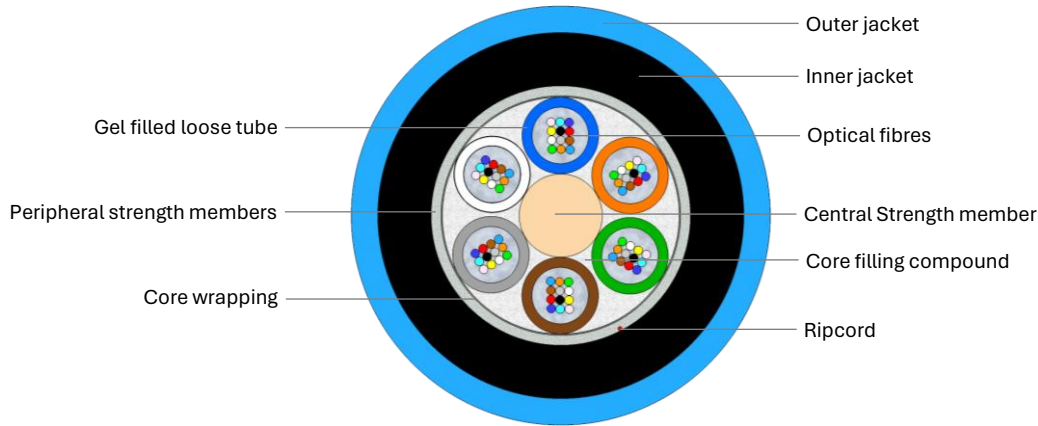

Non-metallic Armoured Outdoor Cable 12-144F (HC)

Non-metallic armoured cable suited for external installation into duct or direct burial in the ground, with improve resistance against termites

Picture not to scale. For illustration only.

Fibre Type	G.652.D, G.657.A1, G.657.A2, G.655, OM1, OM2, OM3, OM4
Fibre colour	EIA/TIA-598A
Tube colour	EIA/TIA-598A
Tube filling compound	Low-viscosity filling gel
Central strength member	FRP rod (coated if necessary)
Core filling compound	Medium-viscosity filling compound
Core wrapping	Polyester foil
Peripheral strength members	Water-swellaable glass yarns
Ripcord	1x under inner jacket
Inner jacket	UV resistant black HDPE
Outer jacket material	Blue UV resistant Polyamide
Ripcord	1x under inner jacket

	12	24	48	72	96	144	
Number of fibres	12	24	48	72	96	144	
Number of fibres in tube	12	12	12	12	12	12	
Tube count (layers)	1	2	4	6	8	12	
Filler count	5	4	2	0	0	0	
Nominal outer diameter (mm)	12.6	12.6	12.6	12.6	13.8	16.8	
Inner jacket thickness (mm)							1.6
Outer jacket thickness (mm)							0.8
Calc. cable weight (kg/km)	129	129	131	132	155	202	
Short-term tensile strength (N)	4100	4100	4100	4100	4100	4100	IEC 60794-1-101
Long-term tensile strength (N)	2000	2000	2000	2000	2000	2000	IEC 60794-1-101
Short-term crush resistance (N/100 mm)							2500
Long-term crush resistance (N/100 mm)							750
Max. impact loading (Nm)							25
Abrasion test							No jacket perforation
							No loss of legibility
Min. bend radius not load (OD)							15
Min. bend radius load (OD)							20
Operating temperature range (°C)							-40 to +70
Storage temperature range (°C)							-40 to +70
Installation temperature range (°C)							-15 to +50
Water tightness (1 m / 24 hrs.)							No leakage
Class of fire reaction							Fca
							EN 50575, EN 13501-6